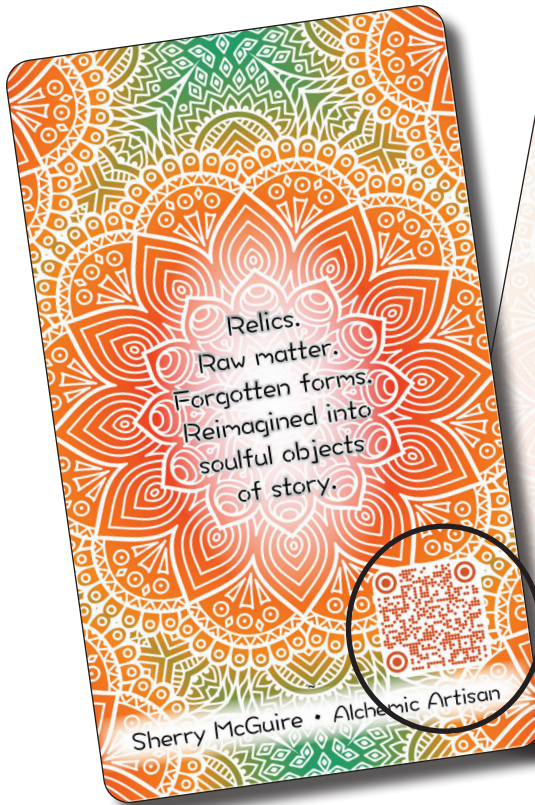

ARTIST IN RESIDENCE PROGRAM